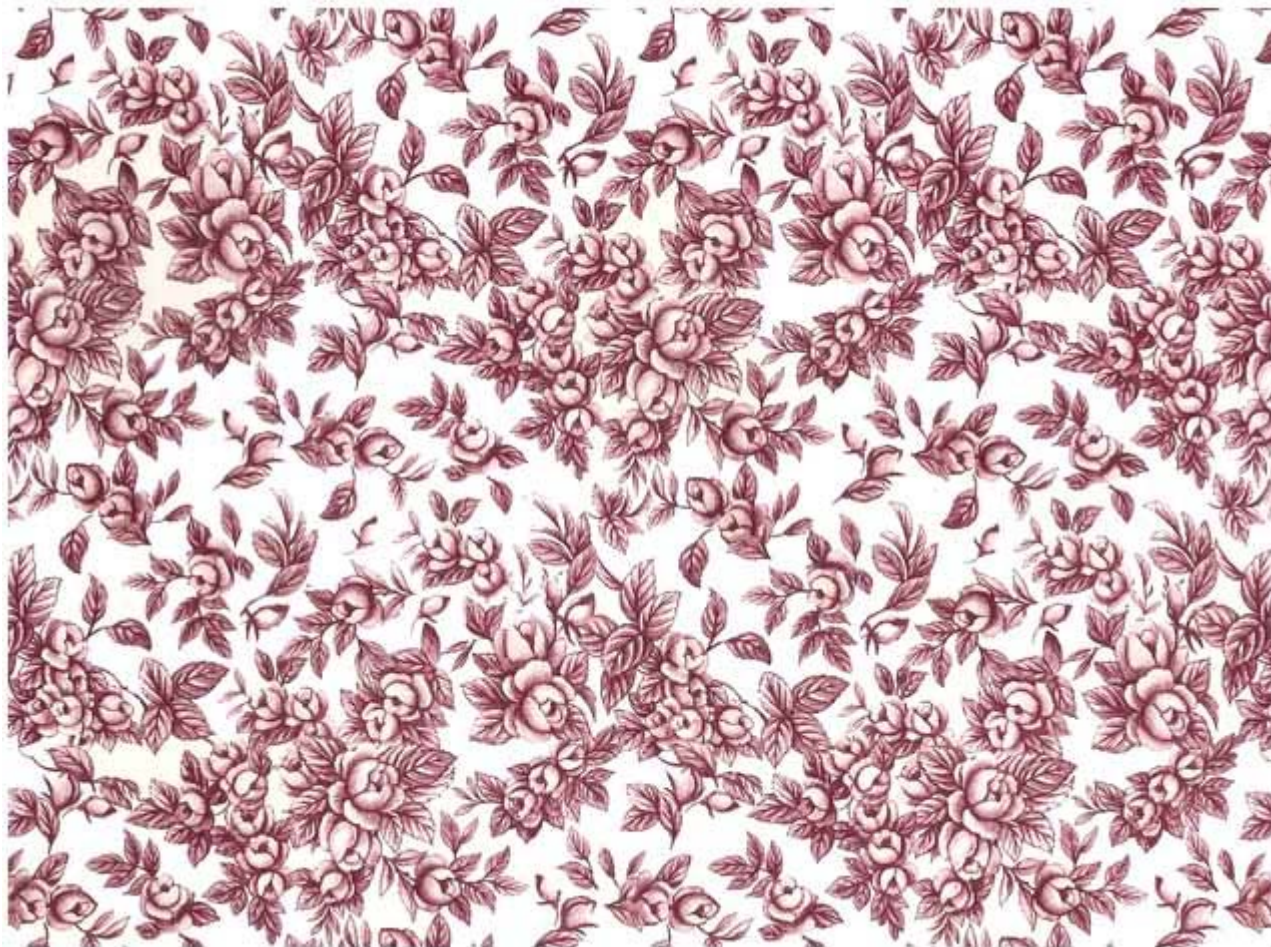

Pattern Number: **S.3085 PINK**
Pattern Name: LEMON BLOSSOM PINK
Category: Chintz
Description: LEMON BLOSSOM PINK CHINTZ
Comments: Sheet size 50x70cm
Available in blue or pink
Decal Transfers: Ceramics

S.3085 PINK	PINK LEMON BLOSSOM CHINTZ	56,00