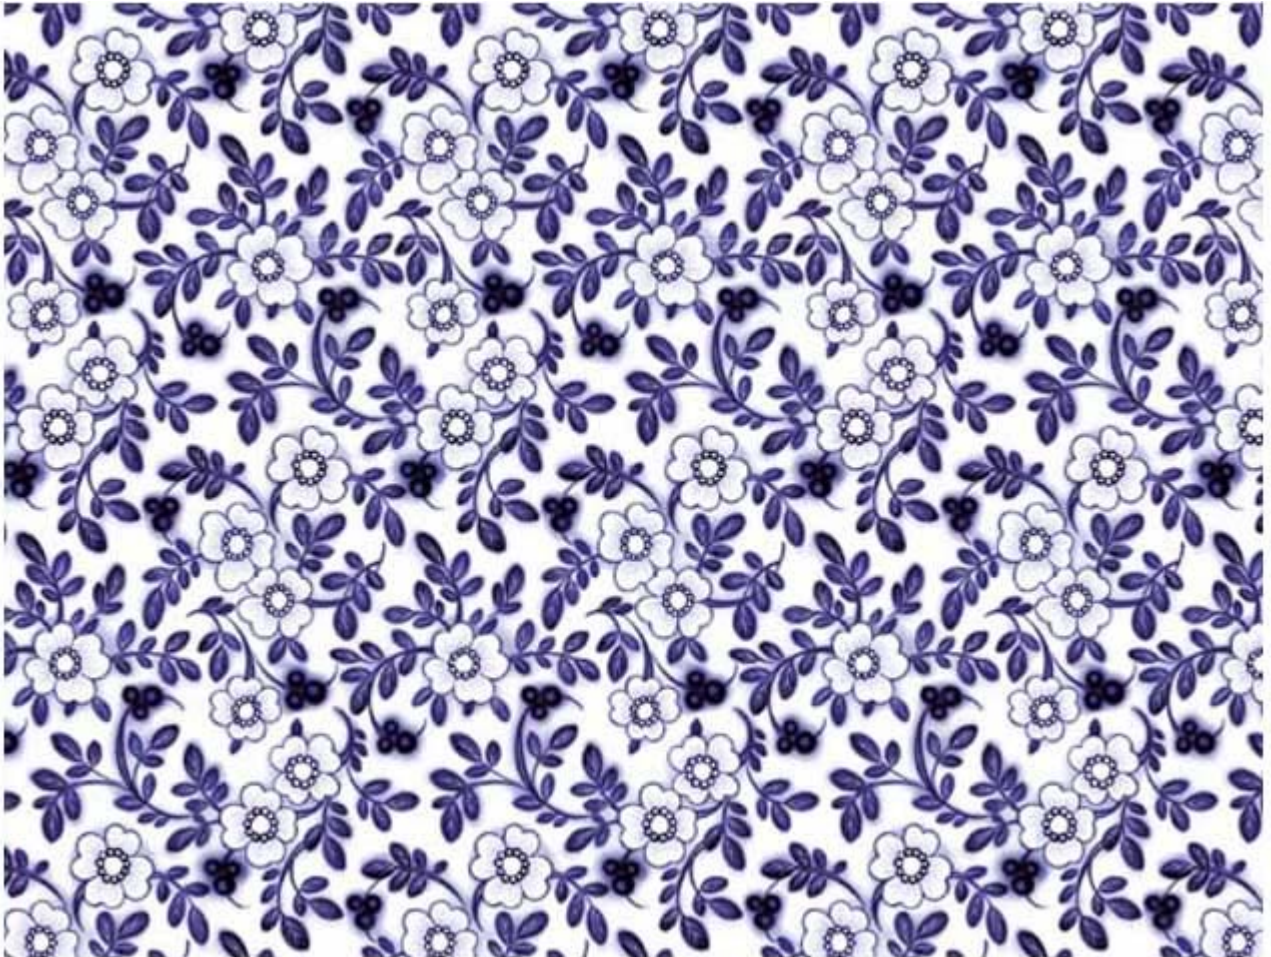

Pattern Number: S.3175
Pattern Name: PIMPERNEL
Category: Chintz
Description: PIMPERNEL
Comments: Sheet size 50x70cm
Decal Transfers: Ceramics

S.3175	PIMPERNEL CHINTZ	84,00