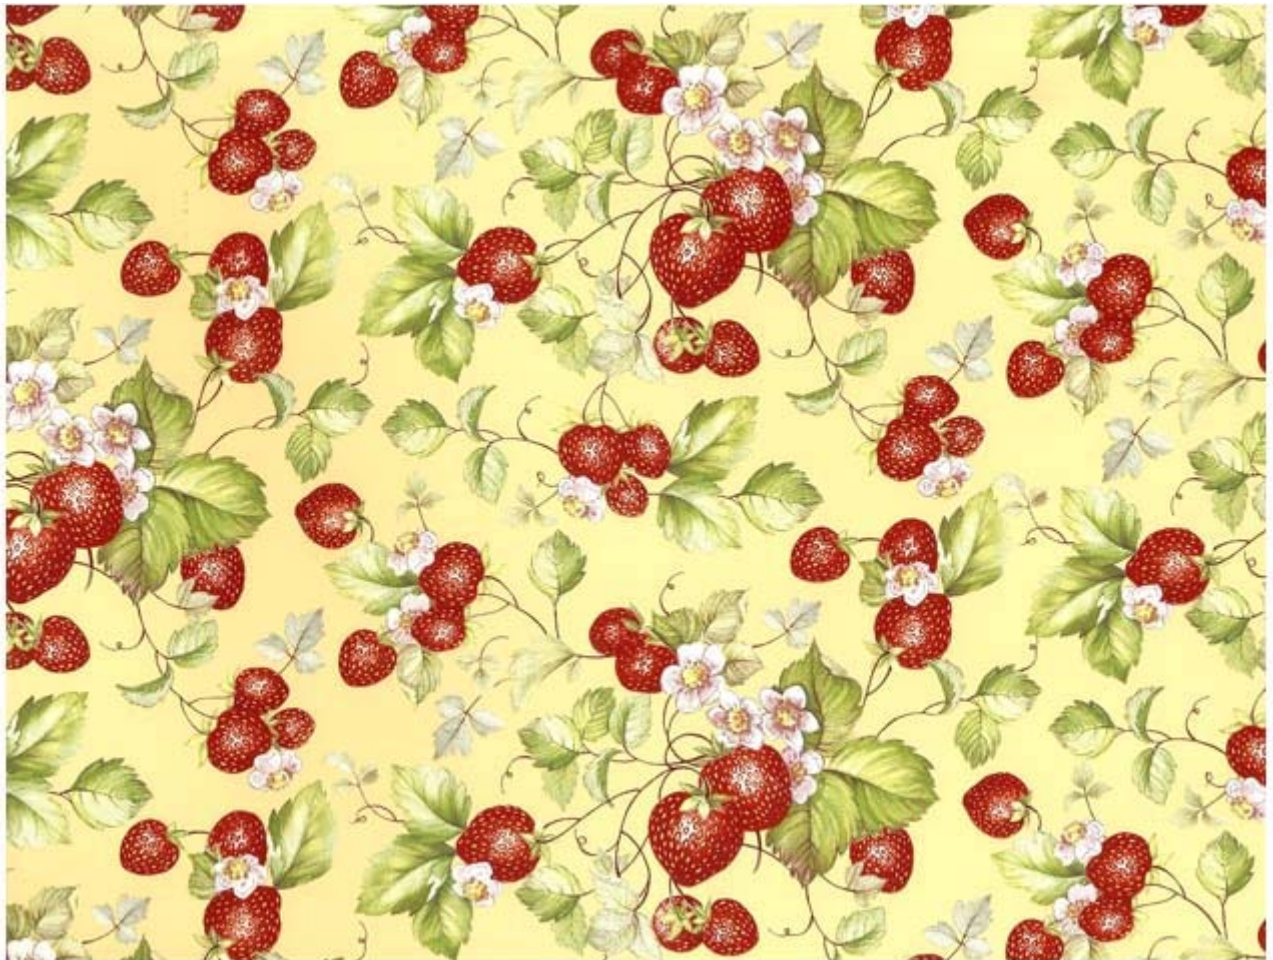

Pattern Number: **S.3015 YELLOW**
Pattern Name: STRAWBERRY CHINTZ YELLOW B/G
Category: Chintz
Description: STRAWBERRY CHINTZ YELLOW BACKGROUND
Comments: Sheet size 50x70cm
285 sheets available
£1.50 per sheet
Decal Transfers: Ceramics

S.3015 YE BG	STRAWBERRY CHINTZ YELLOW B/G	100,00