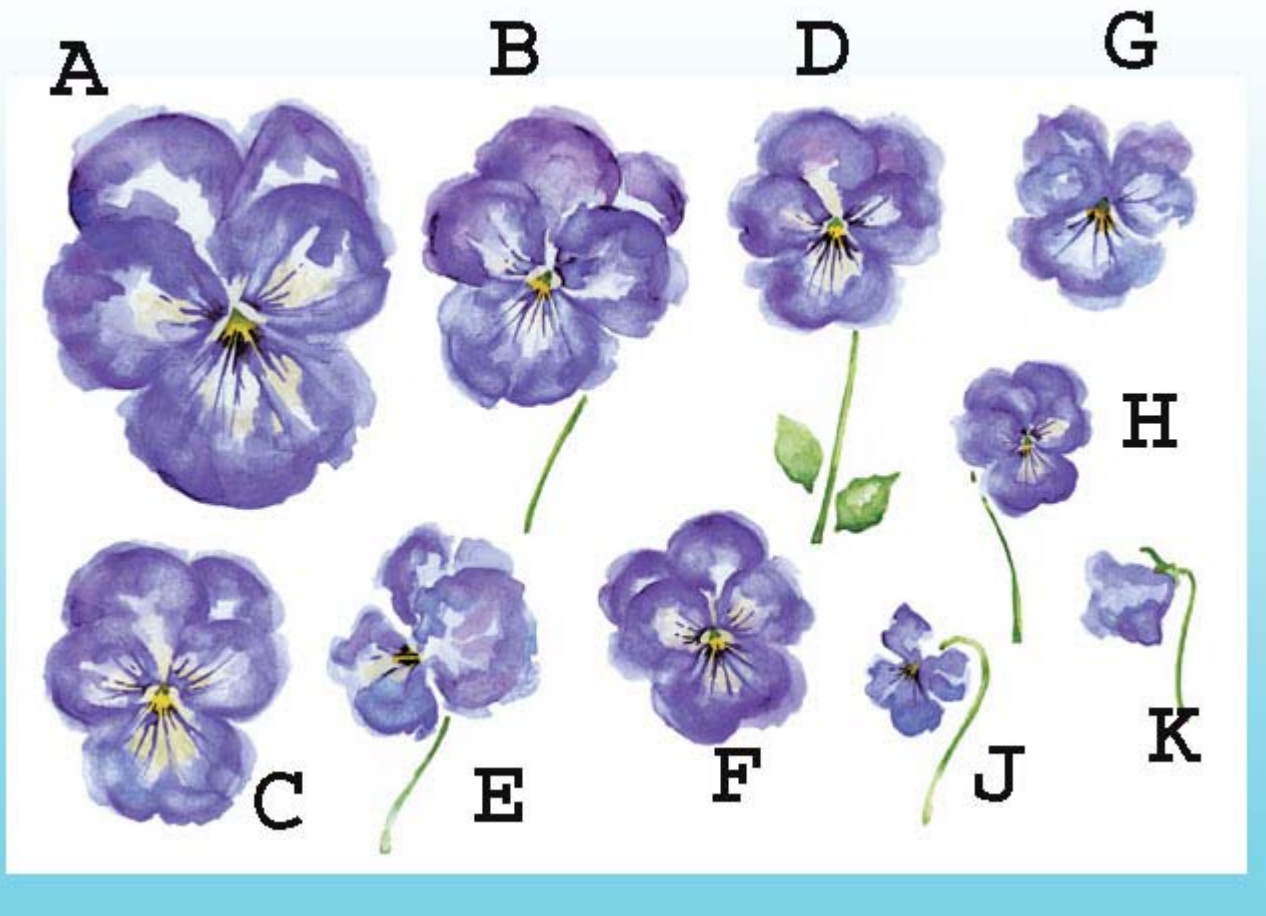

Pattern Number: **S.3107**

Pattern Name: PANSY

Category: Floral

Description: PANSY

Comments: Full range of sizes available

Decal Transfers: Bone China, Candles, Ceramics, Earthenware, Enamelware, Metalware, Porcelain, Stoneware