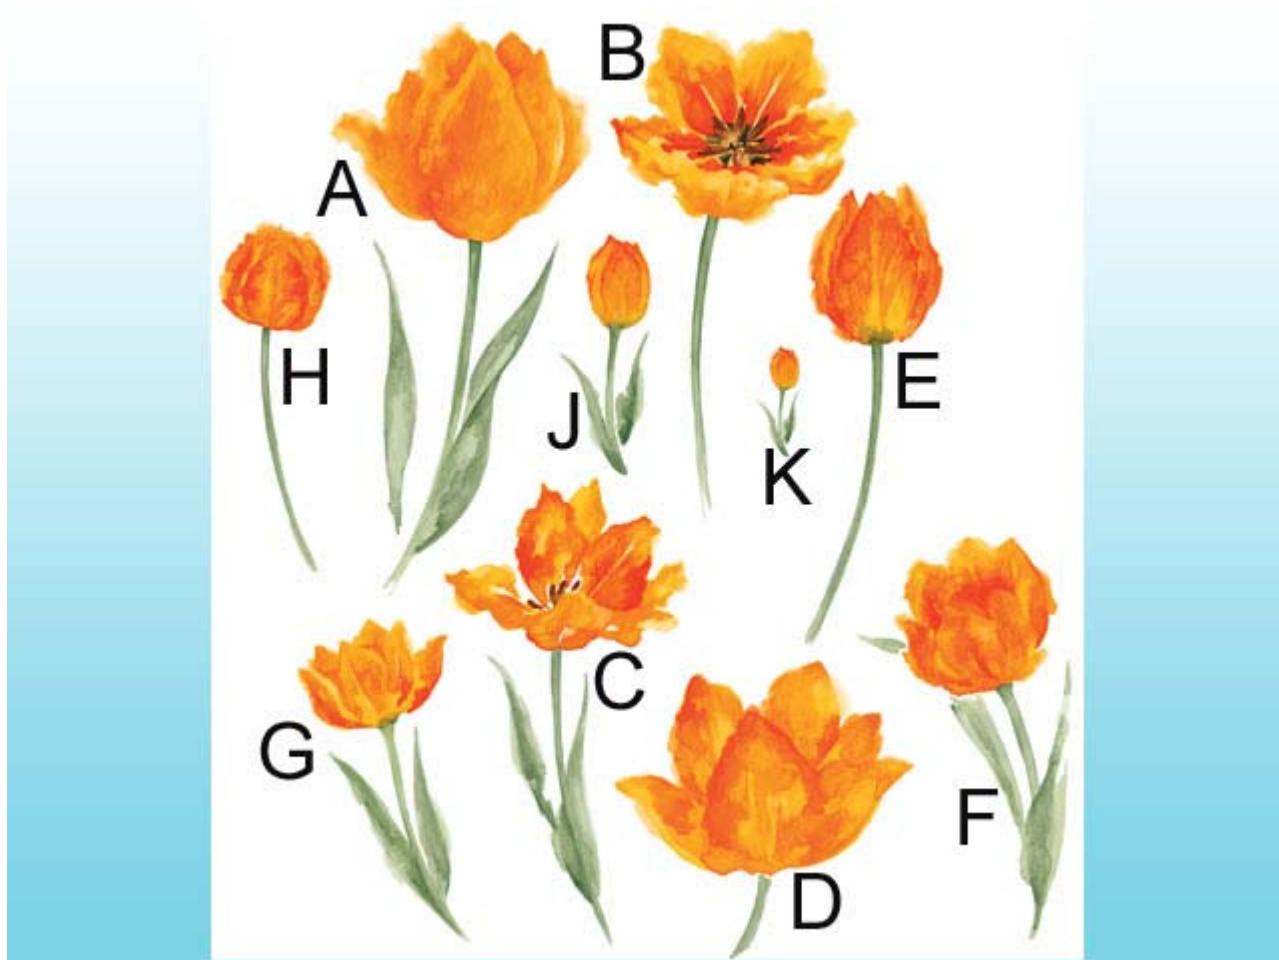

Pattern Number: **S.3147**

Pattern Name: TULIP

Category: Floral

Description: TULIP

Comments: Full range of sizes available

Decal Transfers: Bone China, Candles, Ceramics, Earthenware, Enamelware, Metalware, Porcelain, Stoneware

S.3147 A	TULIP 180X80MM	7,20
S.3147 B	TULIP 155X75MM	5,76
S.3147 C	TULIP 145X75MM	5,76
S.3147 D	TULIP 95X95MM	3,12
S.3147 E	TULIP 145X40MM	4,28
S.3147 F	TULIP 120X63MM	3,12
S.3147 G	TULIP 105X50MM	2,44
S.3147 H	TULIP 110X35MM	2,28
S.3147 J	TULIP 75X25MM	1,84
S.3147 K	TULIP 35X12MM	0,56