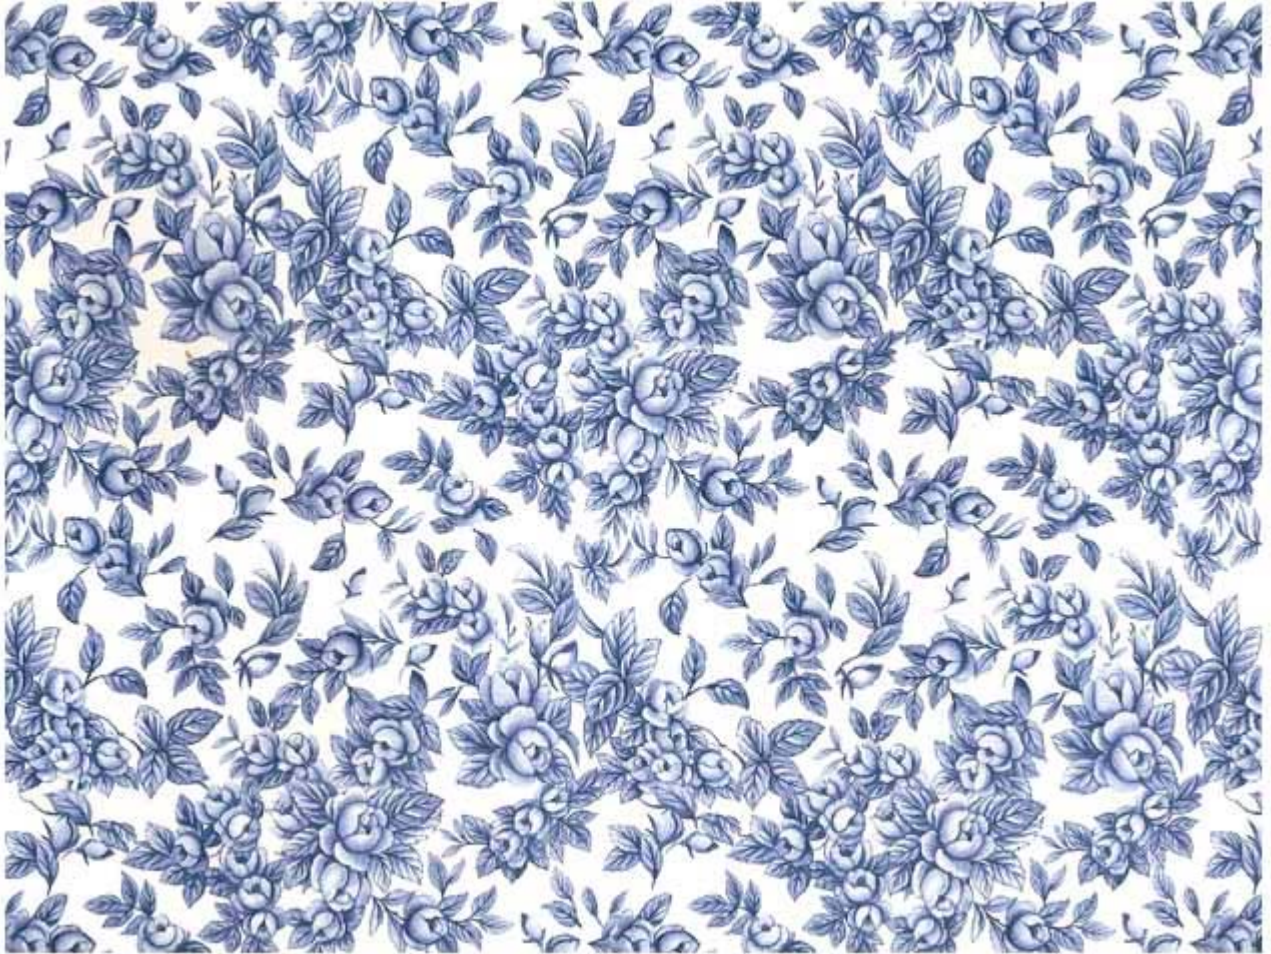

Pattern Number: **S.3085 BLUE**
Pattern Name: LEMON BLOSSOM BLUE
Category: Chintz
Description: LEMON BLOSSOM BLUE CHINTZ
Comments: Sheet size 50x70cm
Available in blue or pink
Decal Transfers: Ceramics

S.3085 BLUE	BLUE LEMON BLOSSOM CHINT	56,00