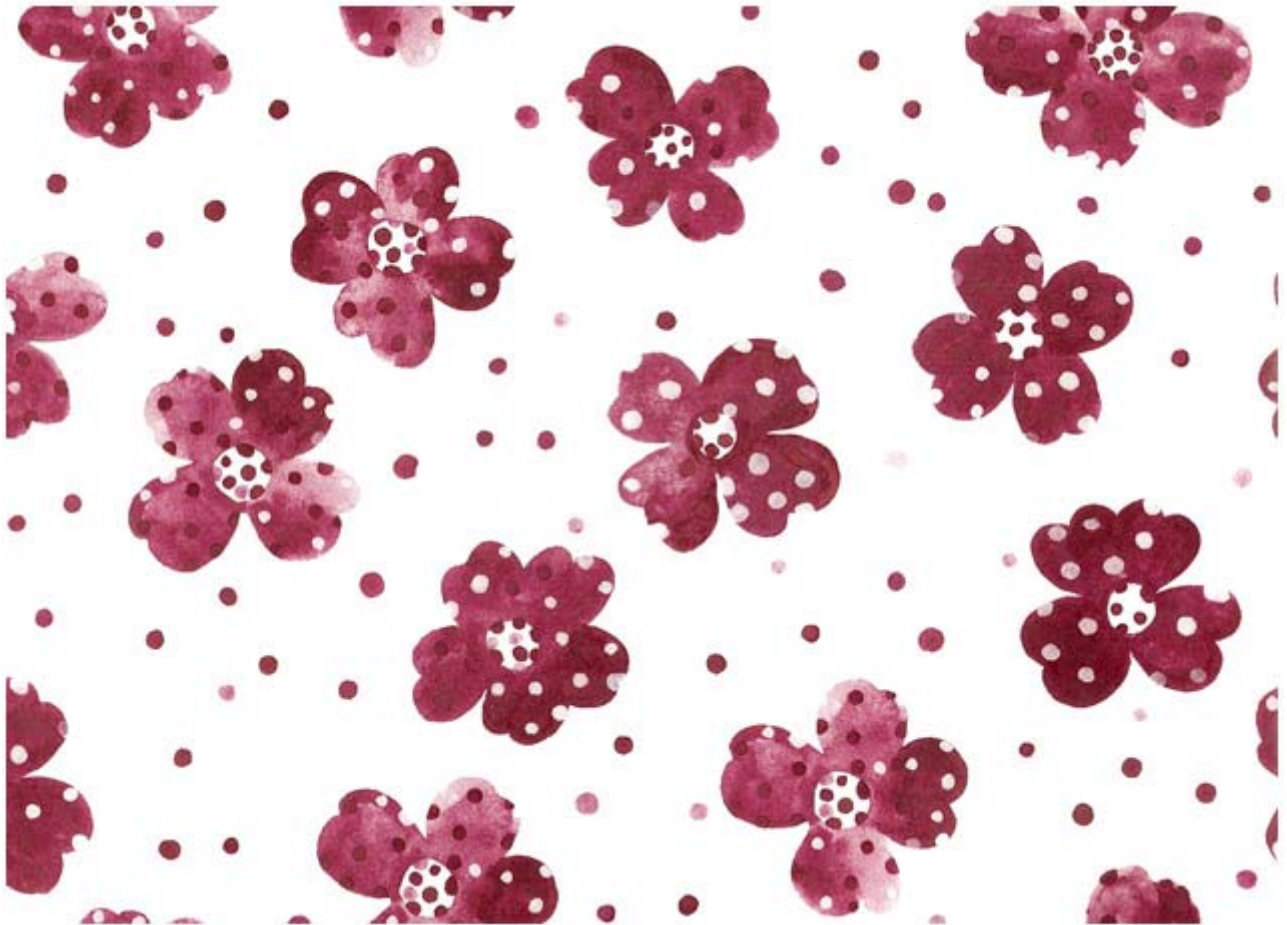

Pattern Number: **S.3223 PINK**
Pattern Name: SPOT FLORAL PINK CHINTZ
Category: Chintz
Description: SPOT FLORAL PINK CHINTZ
Comments: Sheet size 50x70cm
See also S.3223 BLUE
Decal Transfers:

S.3223 PINK	SPOT FLORAL PINK	72,00