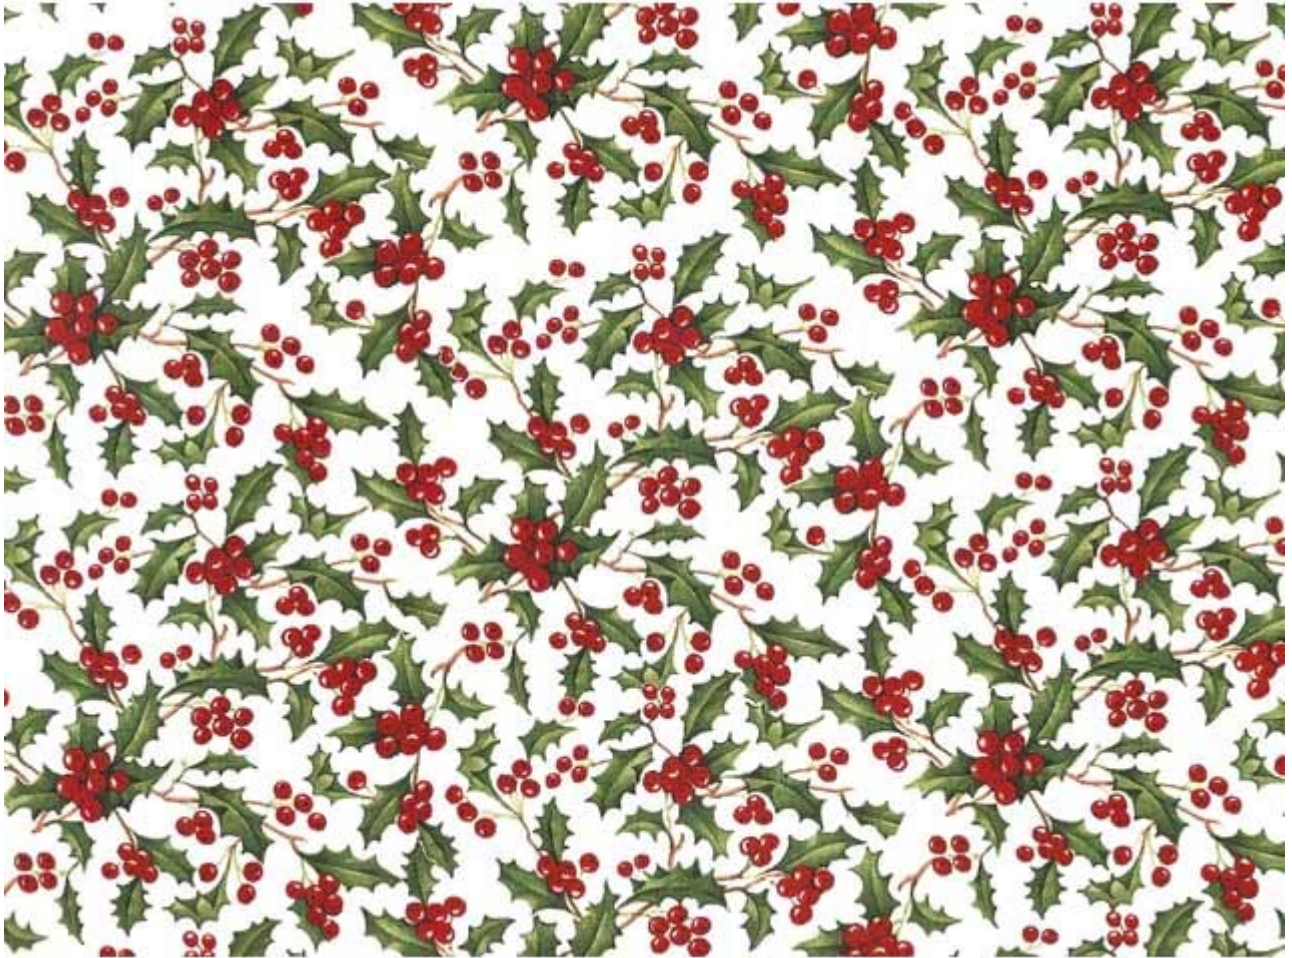

Pattern Number: **S.3056**
Pattern Name: HOLLY CHINTZ
Category: Seasonal
Description: HOLLY CHINTZ
Comments: Sheet size 50x70cm
Decal Transfers: Ceramics

S.3056 CHINT	HOLLY CHINTZ	100,00