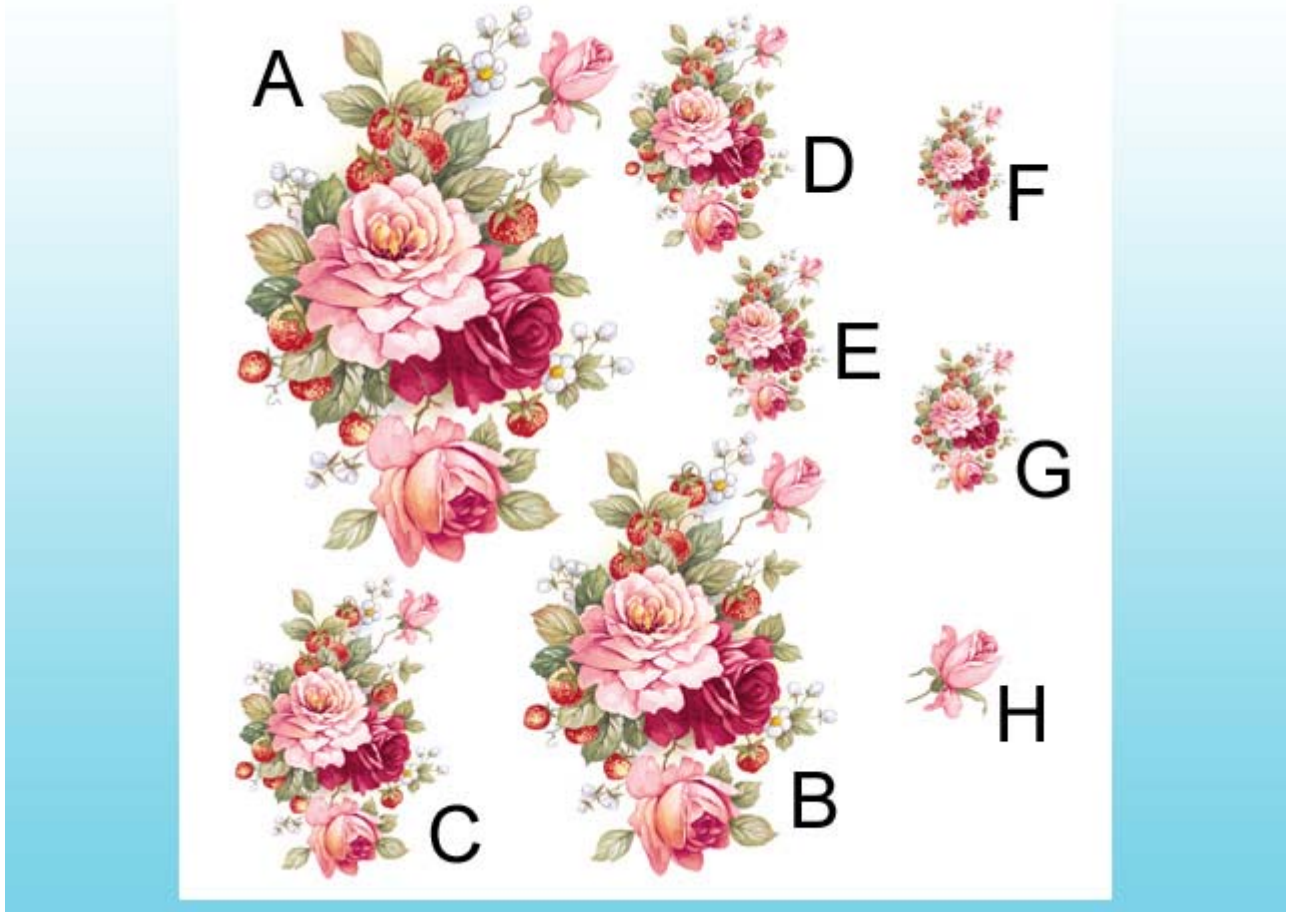

Pattern Number: **S.3178**
Pattern Name: **STRAWBERRIES & CREAM**
Category: **Floral**
Description: **STRAWBERRIES & CREAM**
Comments: **Full range of sizes available**
Decal Transfers: **Bone China, Candles, Ceramics, Earthenware, Enamelware, Metalware, Porcelain, Stoneware**

S.3178 A	STRAWBERRIES & CREAM 185X	7,76
S.3178 B	STRAWBERRIES & CREAM 135X	4,32
S.3178 C	STRAWBERRIES & CREAM 100X	2,16
S.3178 D	STRAWBERRIES & CREAM 80X4	1,28
S.3178 E	STRAWBERRIES & CREAM 58X3	0,84
S.3178 F	STRAWBERRIES & CREAM 42X2	0,48
S.3178 G	STRAWBERRIES & CREAM 50X3	0,60
S.3178 H	STRAWBERRIES & CREAM 35X2	0,32