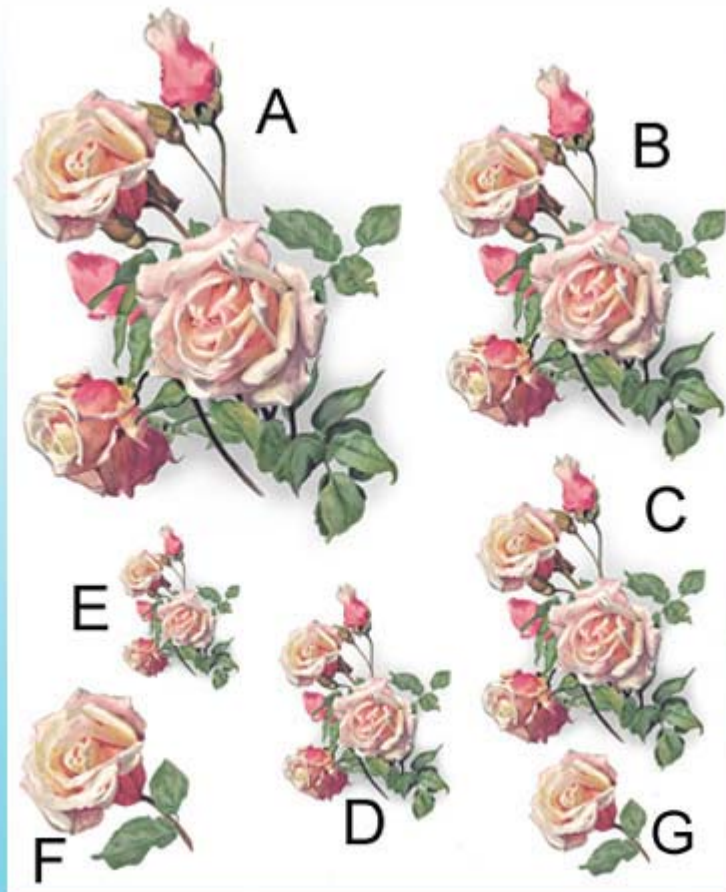

Pattern Number: S.3097
Pattern Name: ANNA OLIVIER
Category: Floral
Description: ANNA OLIVIER ROSE
Comments: Full range of sizes available
Decal Transfers: Bone China, Candles, Ceramics, Earthenware, Enamelware, Metalware, Porcelain, Stoneware

S.3097 A	ANNA OLIVIER 135MM	6,48
S.3097 B	ANNA OLIVIER 100MM	2,80
S.3097 C	ANNA OLIVIER 80MM	2,16
S.3097 D	ANNA OLIVIER 60MM	0,92
S.3097 E	ANNA OLIVIER 42MM	0,88
S.3097 F	ANNA OLIVIER 50MM	0,92
S.3097 G	ANNA OLIVIER 35MM	0,44