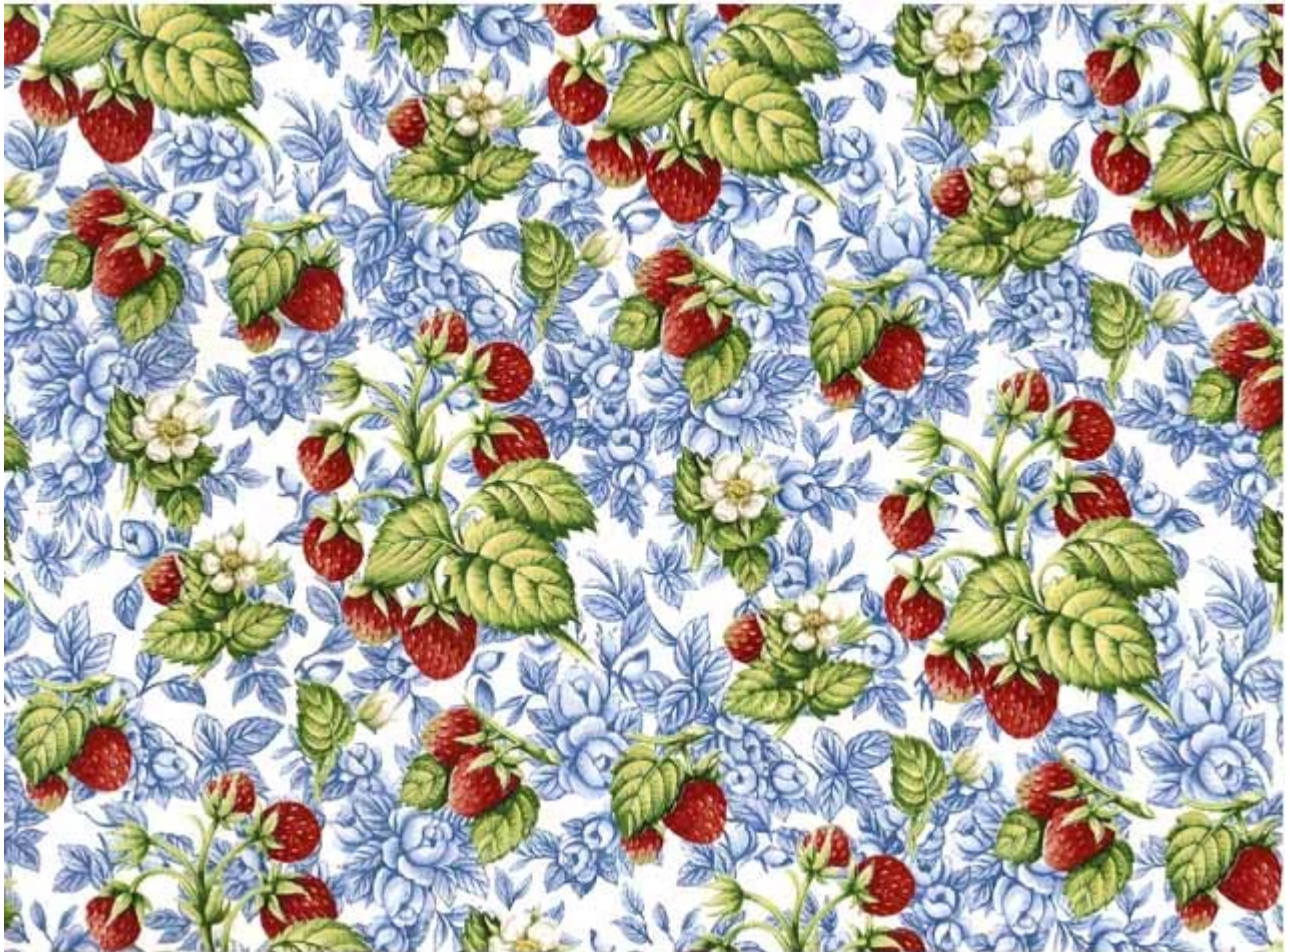

Pattern Number: **S.3089**
Pattern Name: STRAWBERRY
Category: Chintz
Description: STRAWBERRY CHINTZ
Comments: Sheet size 50x70cm
See also S.3078, S.3087, S.3088 and S.3090
Decal Transfers: Ceramics

S.3089 CHINT	STRAWBERRY CHINTZ	100,00