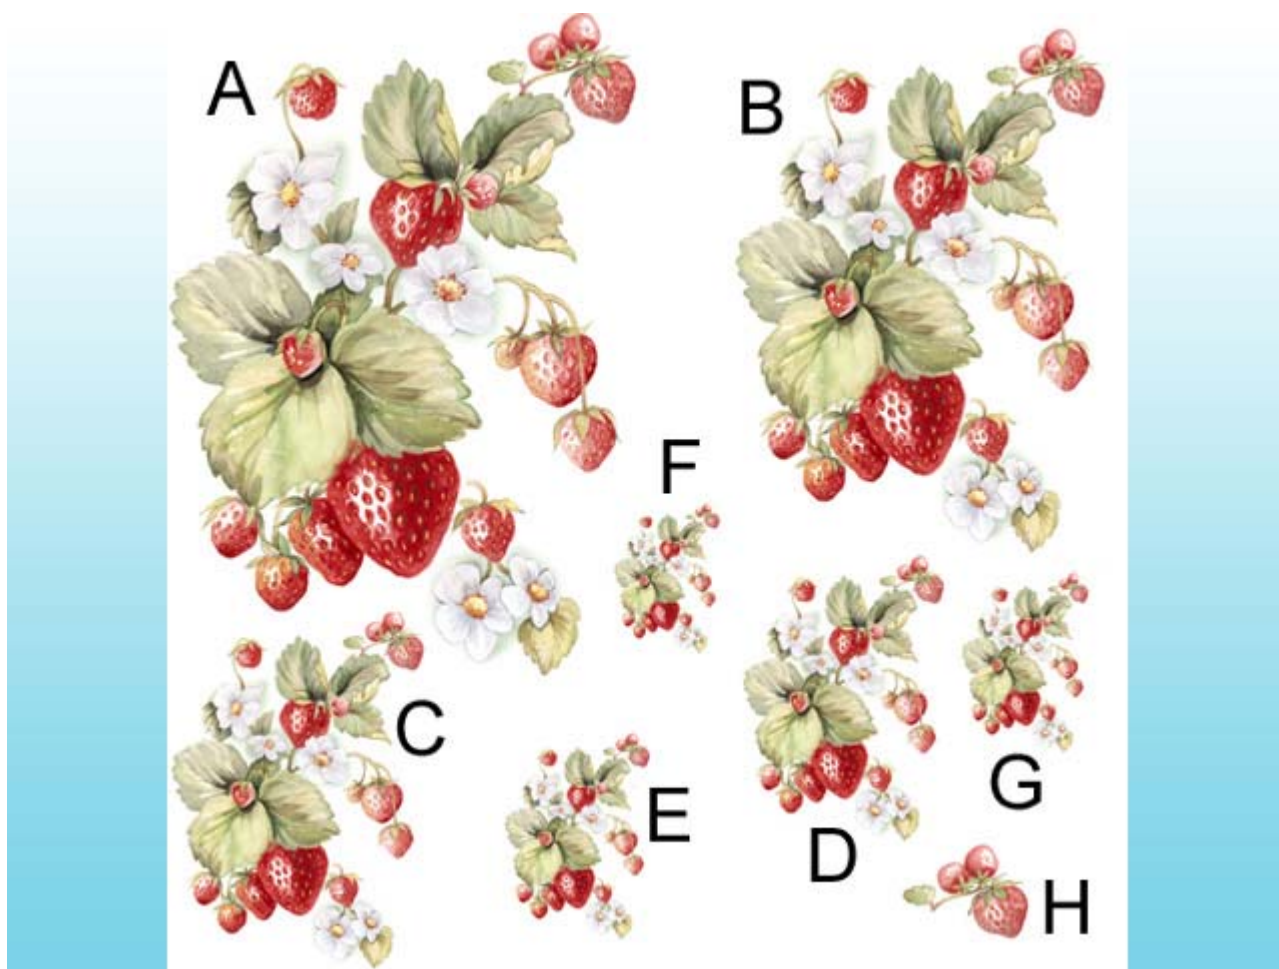

Pattern Number: S.3177
Pattern Name: STRAWBERRY DELIGHT
Category: Fruits
Description: STRAWBERRY DELIGHT
Comments: Full range of sizes available
Decal Transfers: Bone China, Candles, Ceramics, Earthenware, Enamelware, Metalware, Porcelain, Stoneware

S.3177 A	STRAWBERRY DELIGHT 185X11	7,76
S.3177 B	STRAWBERRY DELIGHT 135X75	4,32
S.3177 C	STRAWBERRY DELIGHT 100X55	2,16
S.3177 D	STRAWBERRY DELIGHT 80X42	1,28
S.3177 E	STRAWBERRY DELIGHT 58X35	0,84
S.3177 F	STRAWBERRY DELIGHT 42X25	0,48
S.3177 G	STRAWBERRY DELIGHT 50X30	0,60
S.3177 H	STRAWBERRY DELIGHT 35X20	0,32