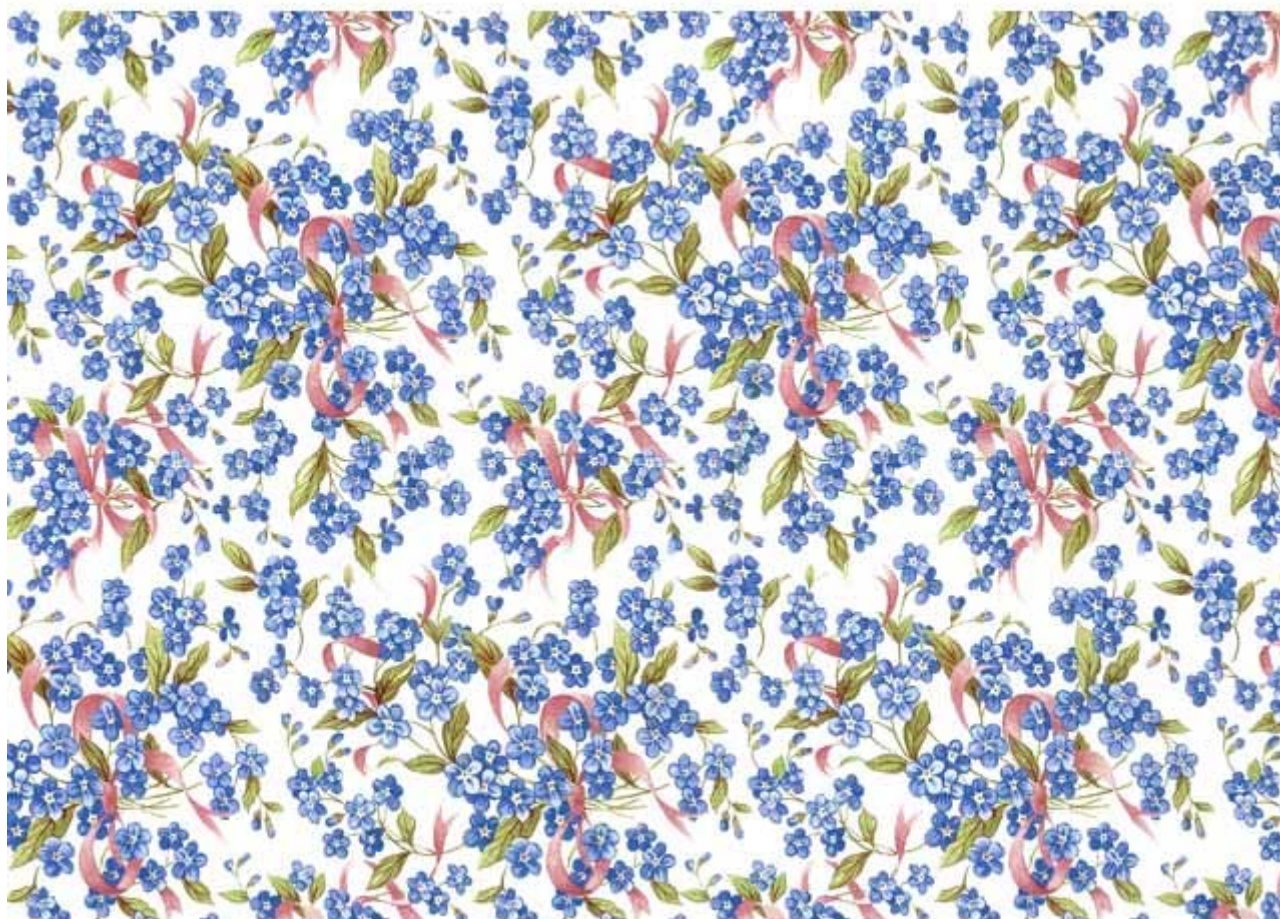

Pattern Number: **S.3037**
Pattern Name: FORGET ME NOT
Category: Chintz
Description: FORGET ME NOT CHINTZ
Comments: Sheet size 50x70cm
Decal Transfers: Ceramics

S.3037 CHINT	FORGET ME NOT 50x70	100,00