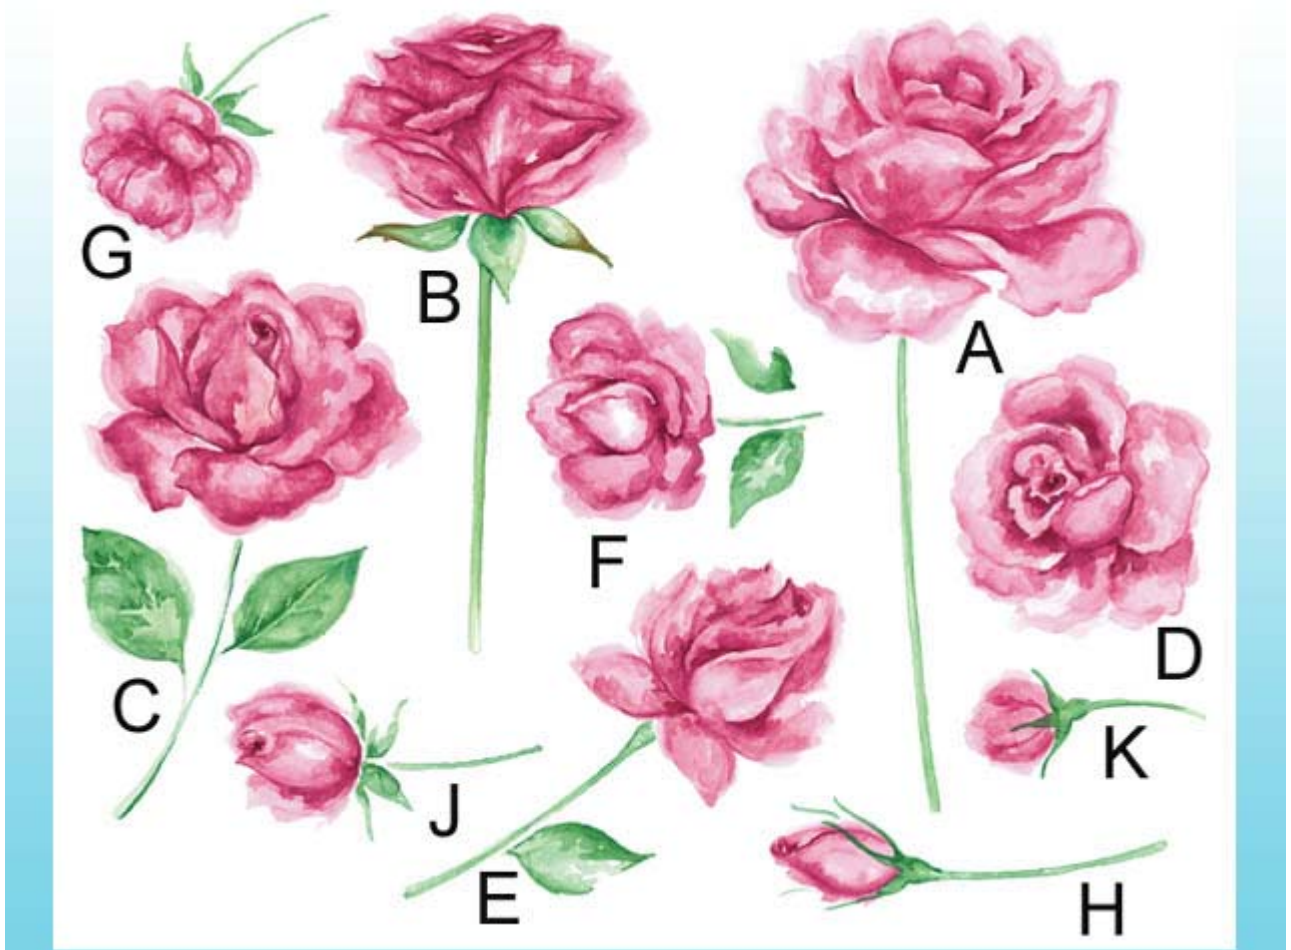

Pattern Number: **S.3124**

Pattern Name: **PINK ROSE**

Category: **Floral**

Description: **PINK ROSE**

Comments: **Full range of sizes available**

Decal Transfers: **Bone China, Candles, Ceramics, Earthenware, Enamelware, Metalware, Porcelain, Stoneware**

S.3124 A	PINK ROSE 165X80MM	5,76
S.3124 B	PINK ROSE 130X70MM	3,84
S.3124 C	PINK ROSE 120X70MM	3,84
S.3124 D	PINK ROSE 55X55MM	1,44
S.3124 E	PINK ROSE 105X45MM	2,16
S.3124 F	PINK ROSE 60X45MM	1,16
S.3124 G	PINK ROSE 60X40MM	1,16
S.3124 H	PINK ROSE 80X23MM	1,32
S.3124 J	PINK ROSE 65X30MM	0,76
S.3124 K	PINK ROSE 50X24MM	0,52