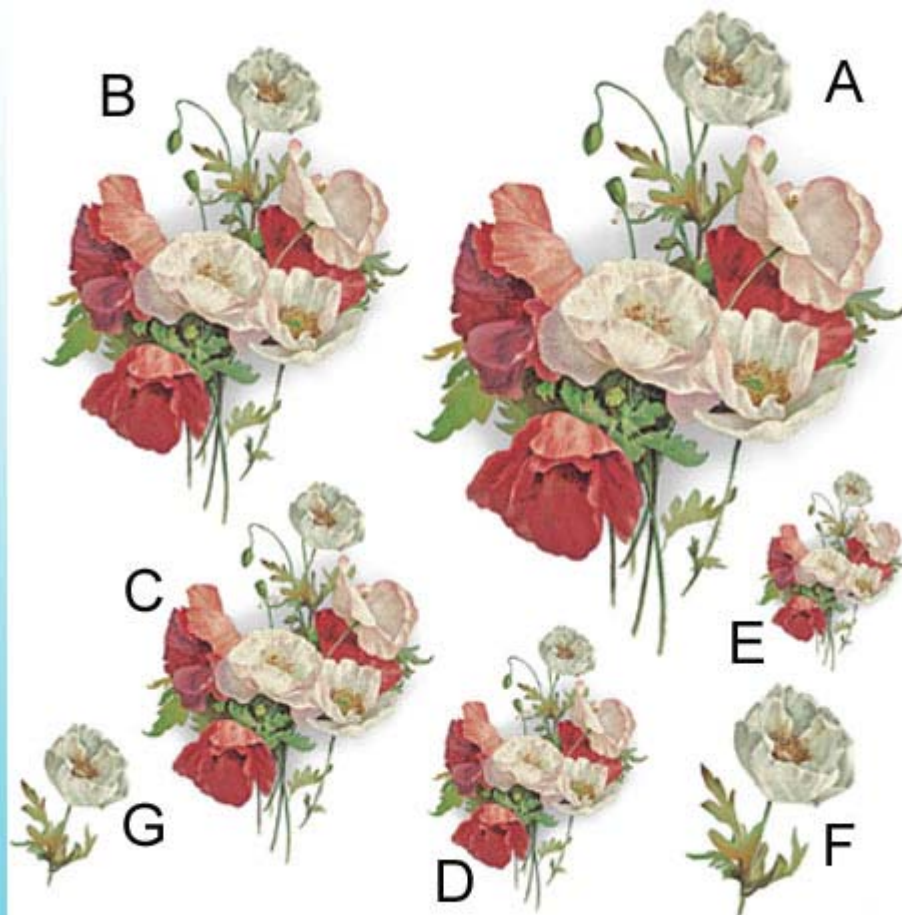

Pattern Number: **S.3098**
Pattern Name: **POPPY BOUQUET**
Category: **Floral**
Description: **POPPY BOUQUET**
Comments: **Full range of sizes available**
Decal Transfers: **Bone China, Candles, Ceramics, Earthenware, Enamelware, Metalware, Porcelain, Stoneware**

S.3098 A	POPPY BOUQUET 135MM	6,48
S.3098 B	POPPY BOUQUET 100MM	2,80
S.3098 C	POPPY BOUQUET 80MM	2,16
S.3098 D	POPPY BOUQUET 60MM	0,92
S.3098 E	POPPY BOUQUET 42MM	0,92
S.3098 F	POPPY BOUQUET 50MM	0,88
S.3098 G	POPPY BOUQUET 35MM	0,44
S.3098 H	POPPY BOUQUET 50MM	0,88
S.3098 J	POPPY BOUQUET 35MM	0,44