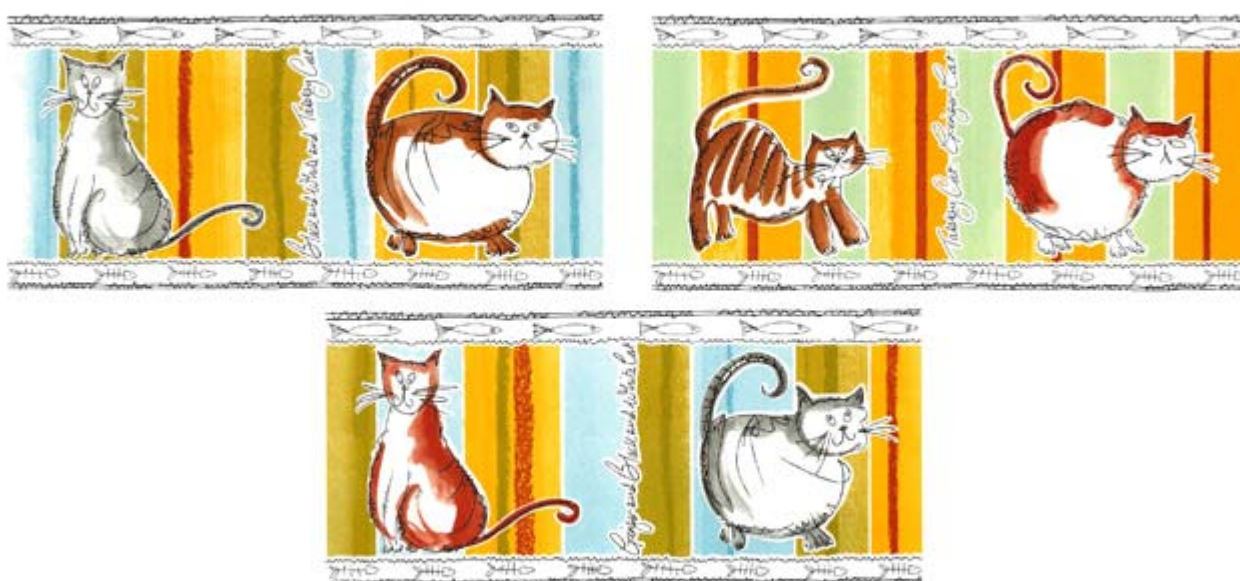

Pattern Number: **S.2886**
Pattern Name: **CURLY CATS**
Category: **Mugs**
Description: **CURLY CATS**
Comments: **Set of 3 mugs**
Decal Transfers: **Ceramics**

S.2886 MUG	CURLY CATS MUGWRAP	5,16