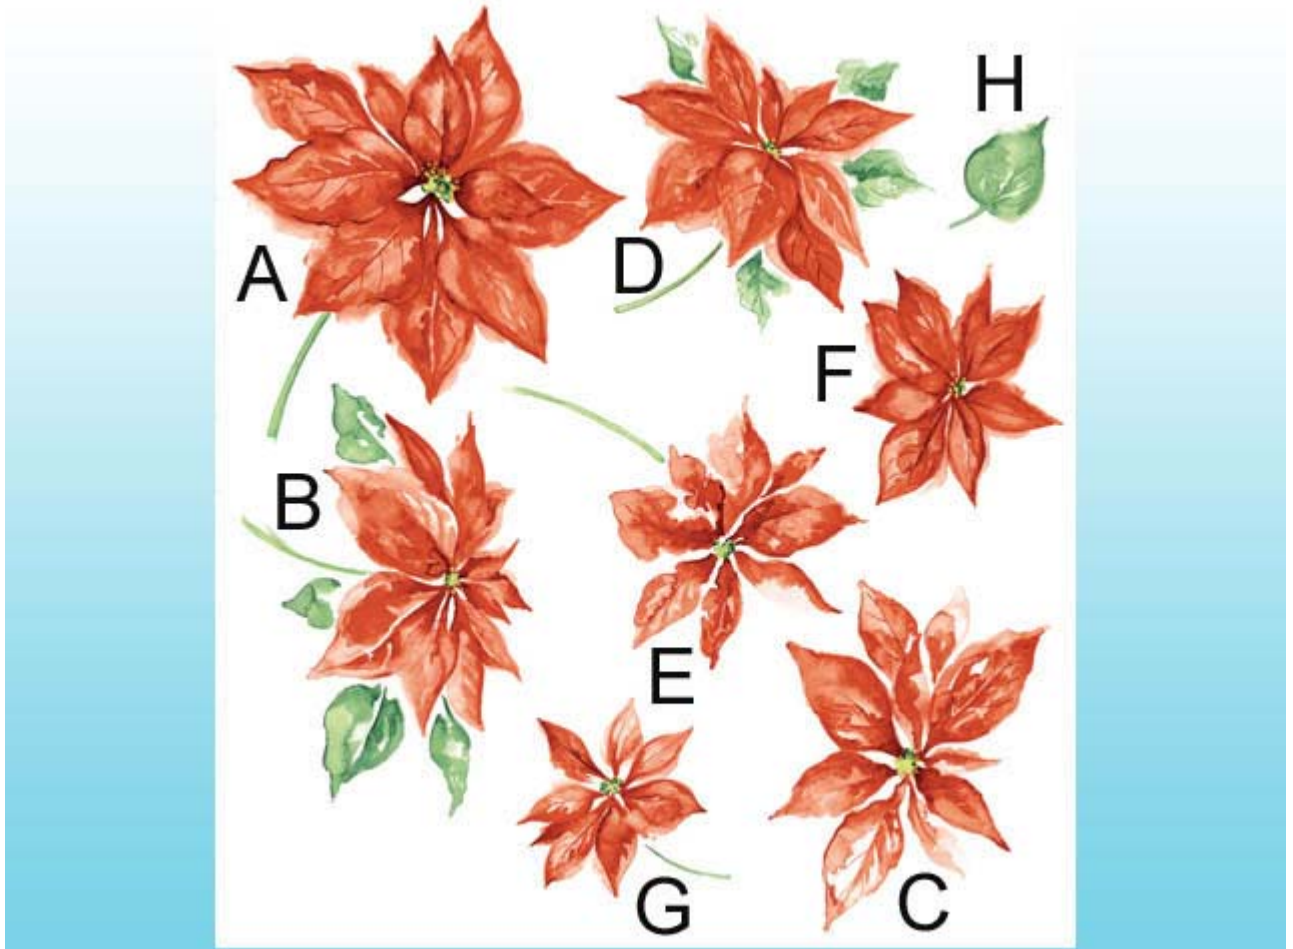

Pattern Number: **S.3125**
Pattern Name: POINSETTIA
Category: Floral
Description: POINSETTIA
Comments: Full range of sizes available
Decal Transfers: Bone China, Candles, Ceramics, Earthenware, Enamelware, Metalware, Porcelain, Stoneware

S.3125 A	POINSETTIA 140X125MM	7,64
S.3125 B	POINSETTIA 90X120MM	4,60
S.3125 C	POINSETTIA 80X85MM	3,64
S.3125 D	POINSETTIA 110X95MM	3,84
S.3125 E	POINSETTIA 115X80MM	3,84
S.3125 F	POINSETTIA 60X70MM	2,44
S.3125 G	POINSETTIA 75X60MM	1,84
S.3125 H	POINSETTIA 40X30MM	0,44