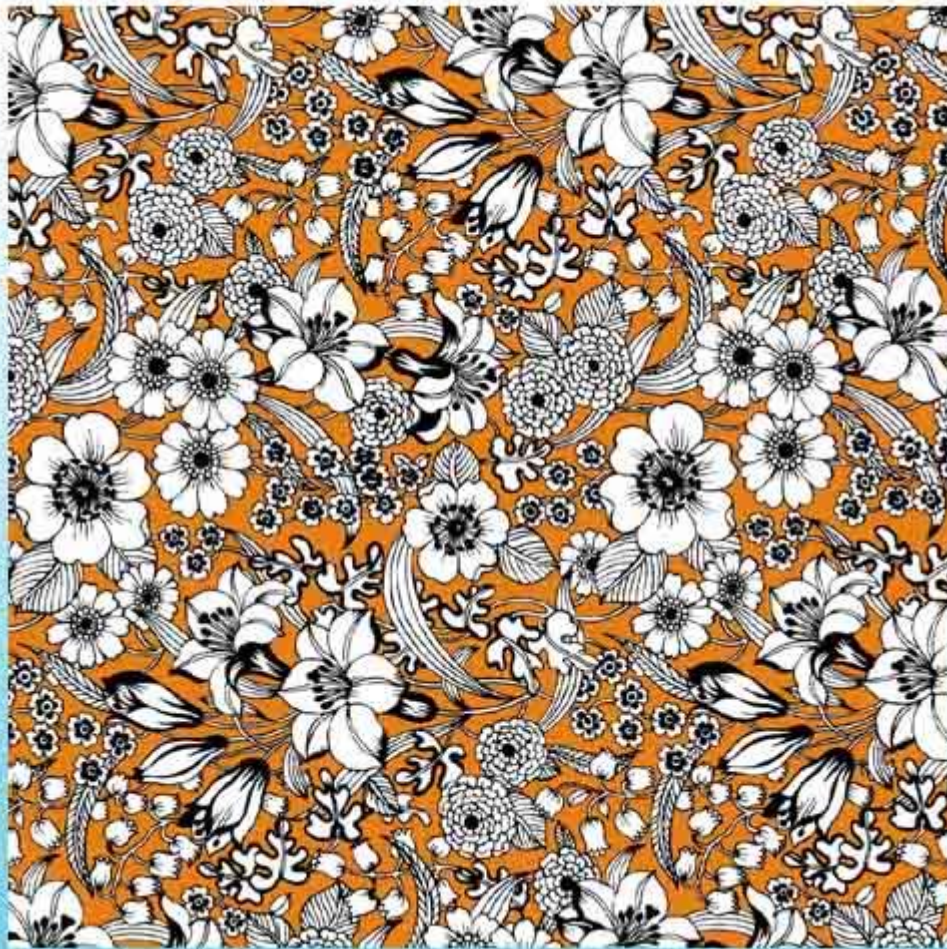

Pattern Number: **S.3217 orange**
Pattern Name: VALENCIA chintz orange
Category: Chintz
Description: VALENCIA chintz orange/black
Comments: Available in orange/black or blue
Decal Transfers: Bone China, Candles, Ceramics, Earthenware, Enamelware, Metalware, Porcelain, Stoneware

S.3217 ORANG	VALENCIA ORANGE CHINTZ	100,00