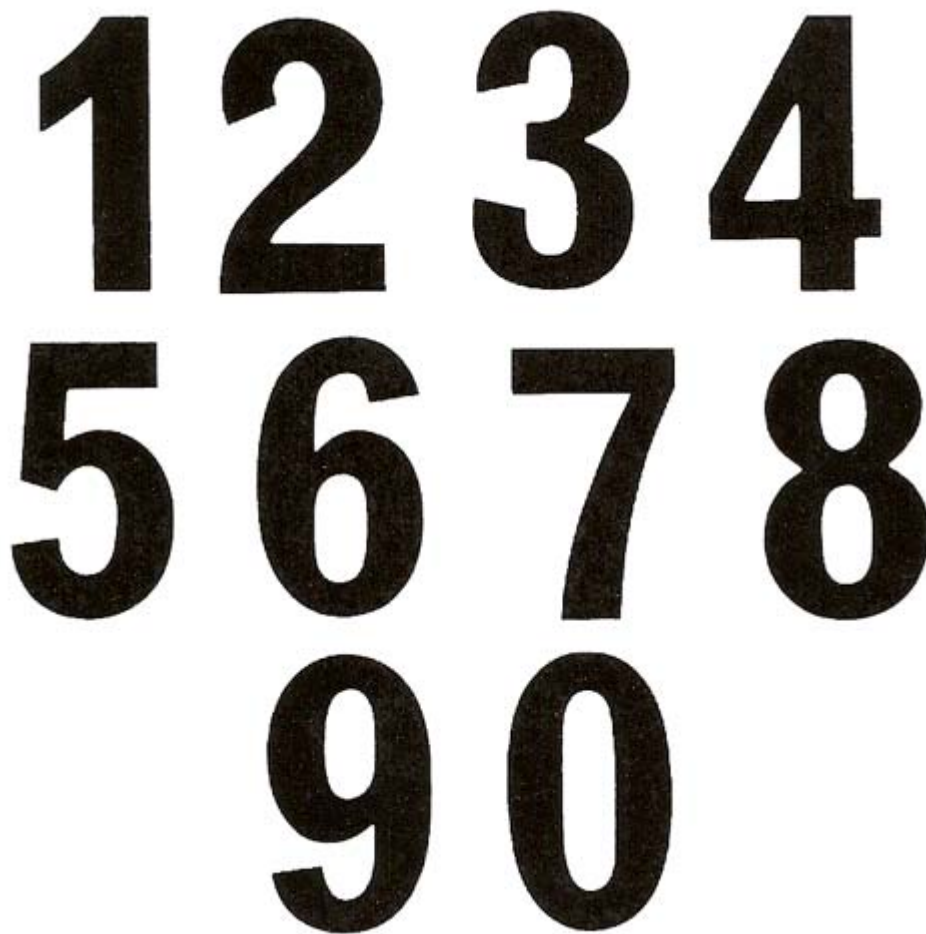

Pattern Number: **S.752 NUMERALS**

Pattern Name: NUMERALS

Category: Novelties

Description: NUMERALS

Comments: Set of numbers 0 - 9  
Available in two sizes  
See also S.789  
See also S.816

Decal Transfers: Ceramics