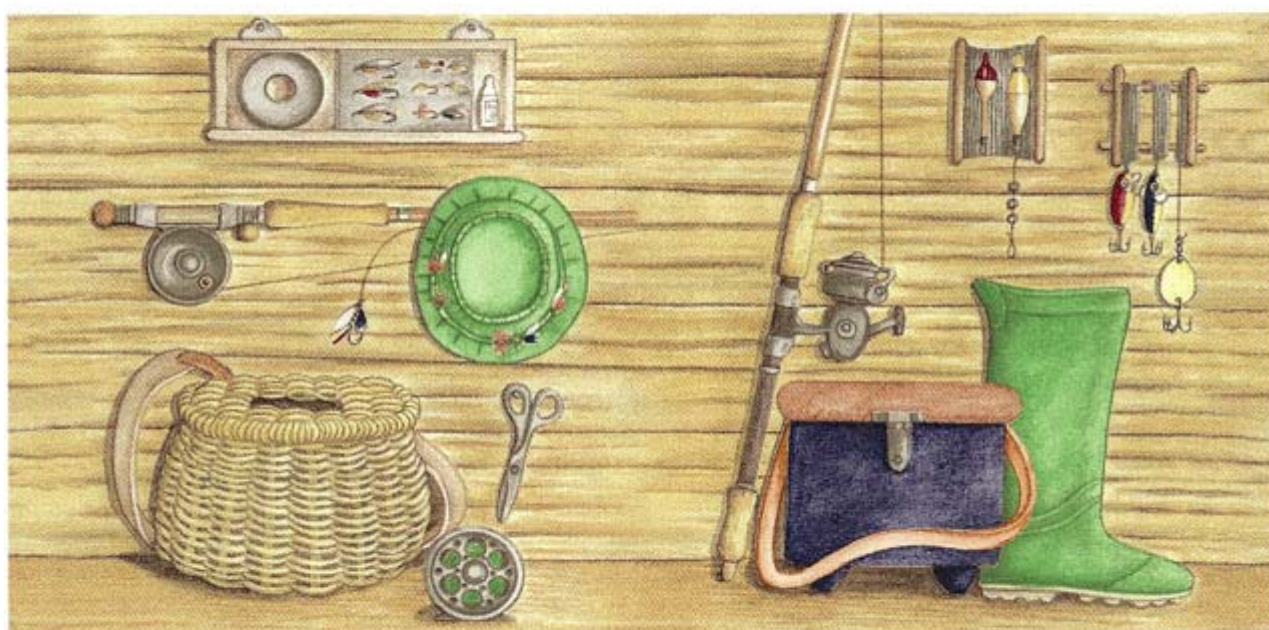

Pattern Number: **S.3035 c**
Pattern Name: **FISHING MUG C**
Category: **Mugs**
Description: **FISHING MUG subject c**
Comments: **Set of 3 mugs**
See also S.3035 a and b
Decal Transfers: **Ceramics**

S.3035	FISHING MUGWRAPS	4,84