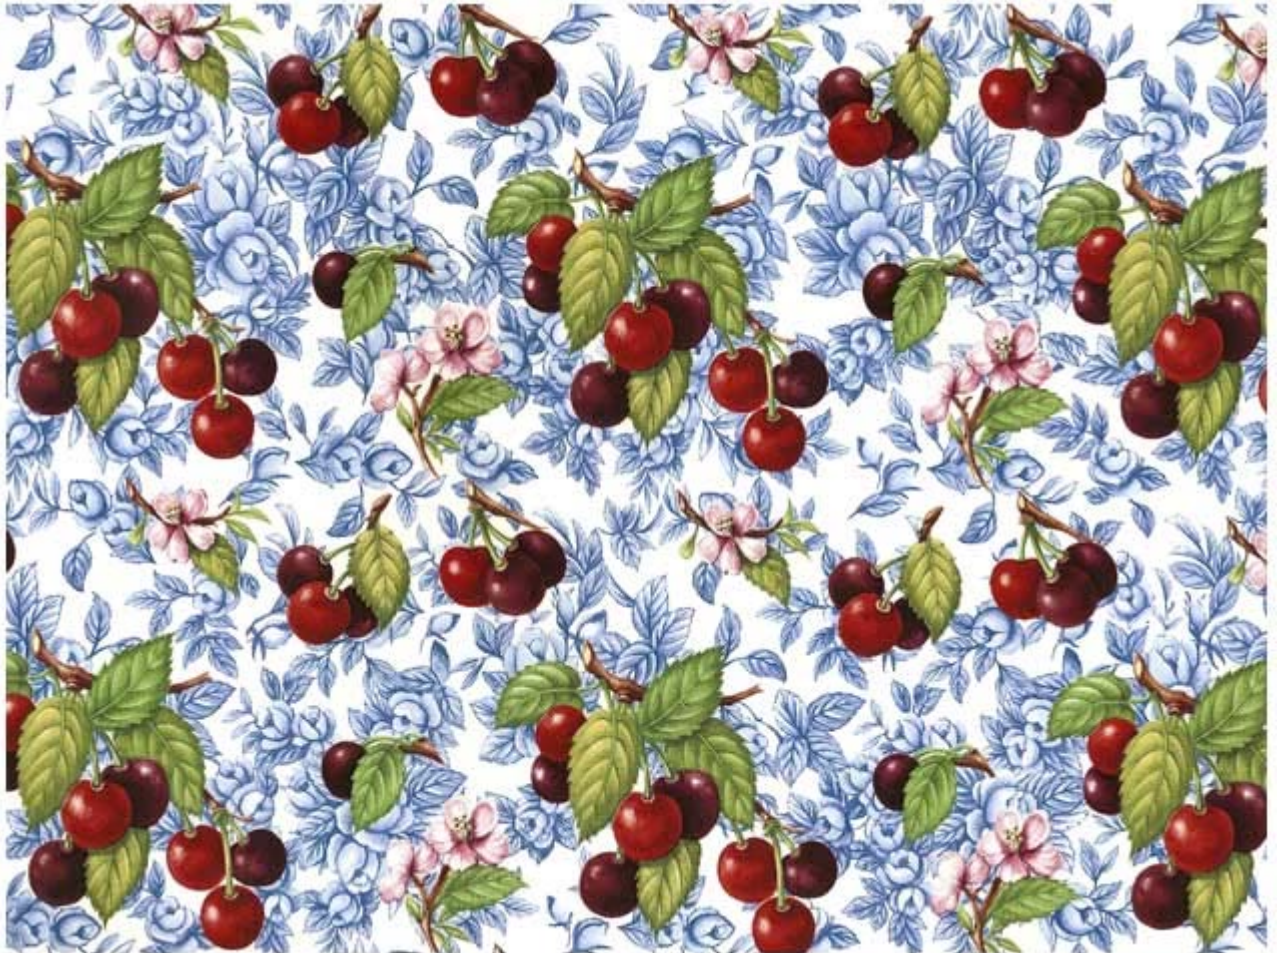

Pattern Number: S.3088
Pattern Name: CHERRY
Category: Chintz
Description: CHERRY CHINTZ
Comments: Sheet size 50x70cm
See also S.3078, S.3087, S.3089 and S.3090
Decal Transfers: Ceramics

S.3088 CHINT	CHERRY CHINTZ	100,00