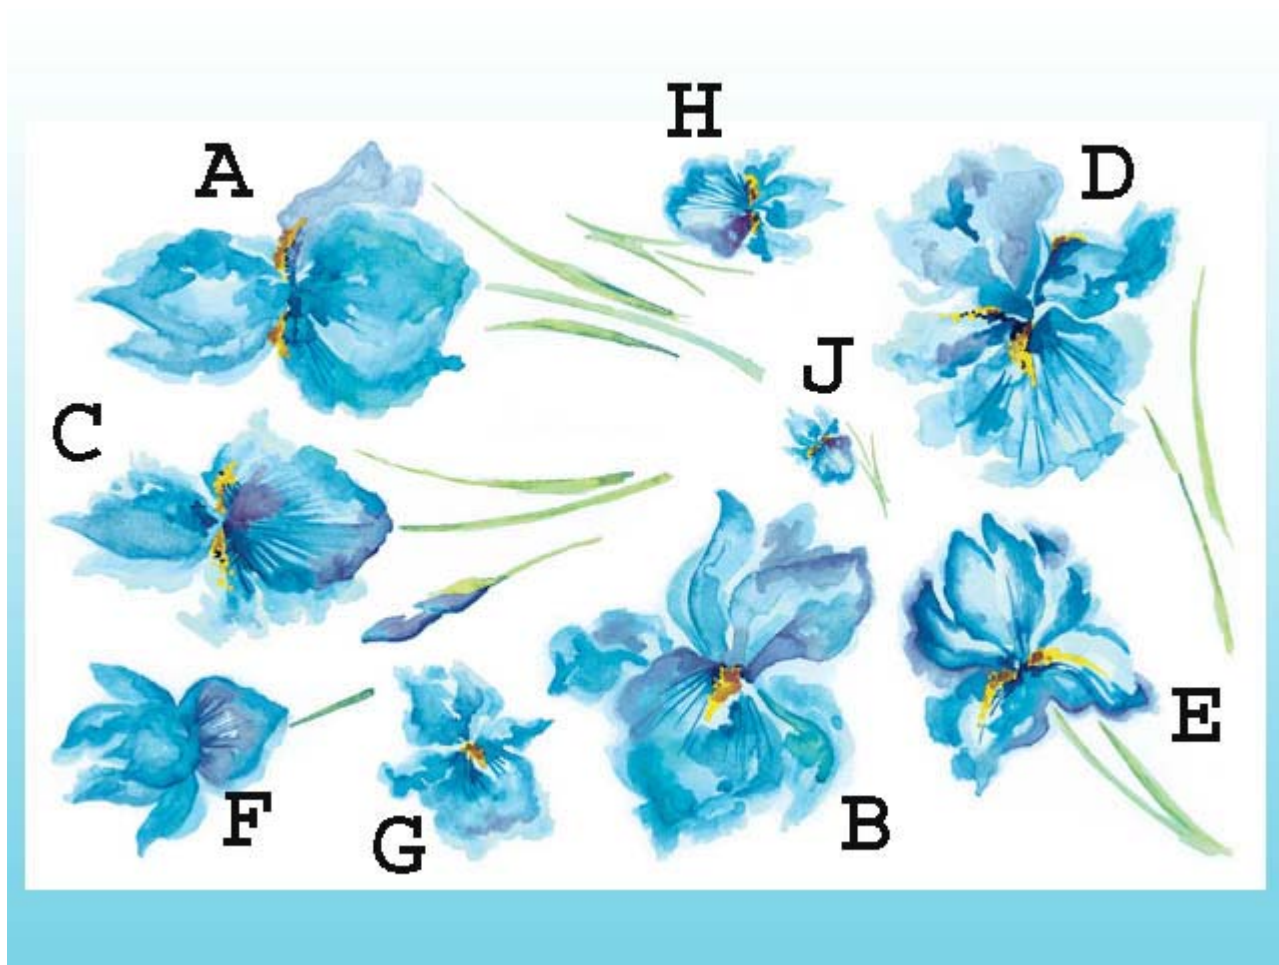

Pattern Number: **S.3106**

Pattern Name: IRIS

Category: Floral

Description: IRIS

Comments: Full range of sizes available

Decal Transfers: Bone China, Candles, Ceramics, Earthenware, Enamelware, Metalware, Porcelain, Stoneware