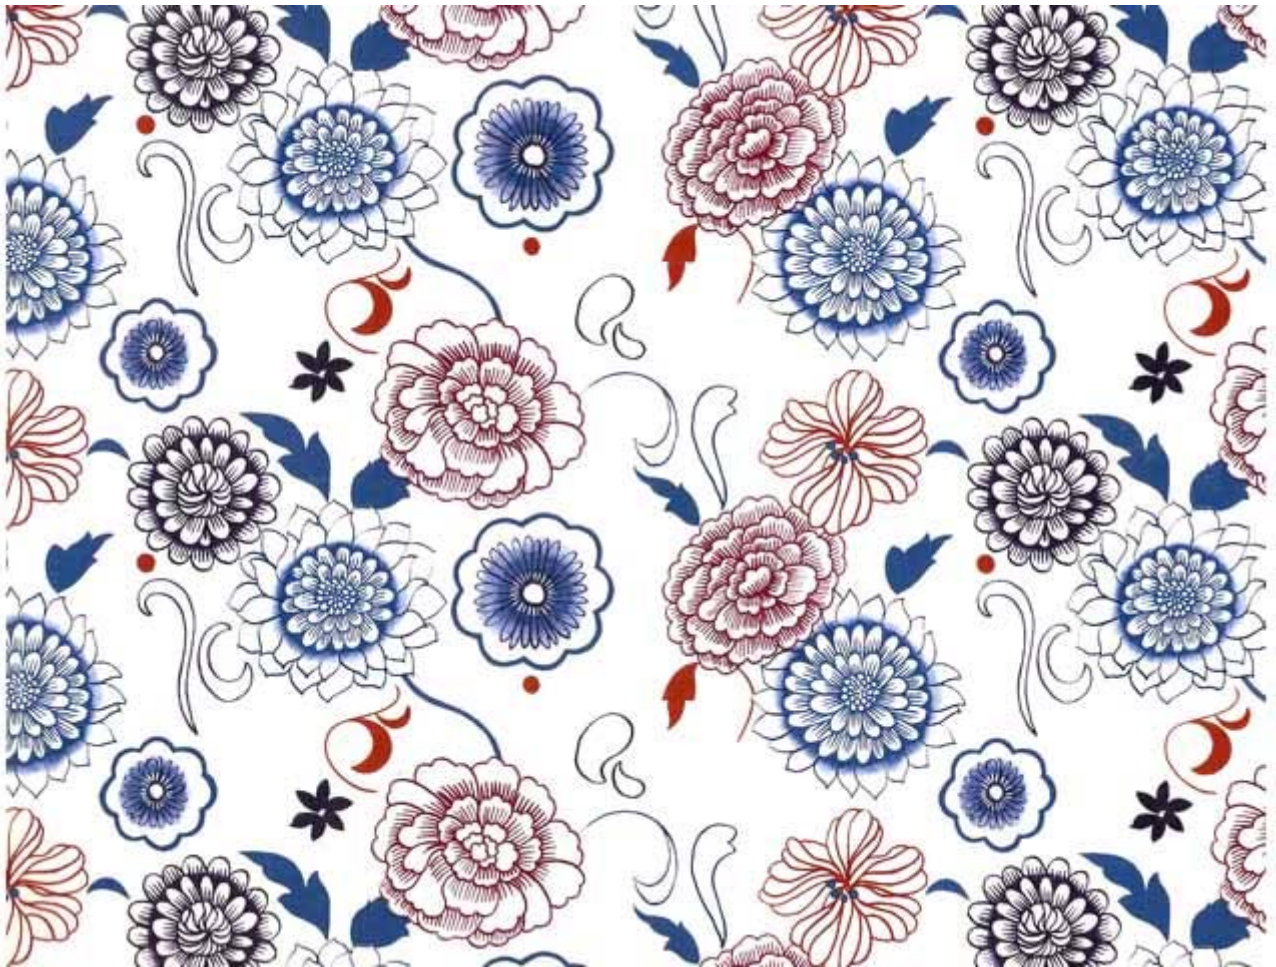

Pattern Number: **S.3242**
Pattern Name: FANTASY CHINTZ
Category: Chintz
Description: FANTASY CHINTZ
Comments: Sheet size 50x70cm
Decal Transfers: Ceramics

S.3242 CHINTZ	FANTASY CHINTZ	100,00