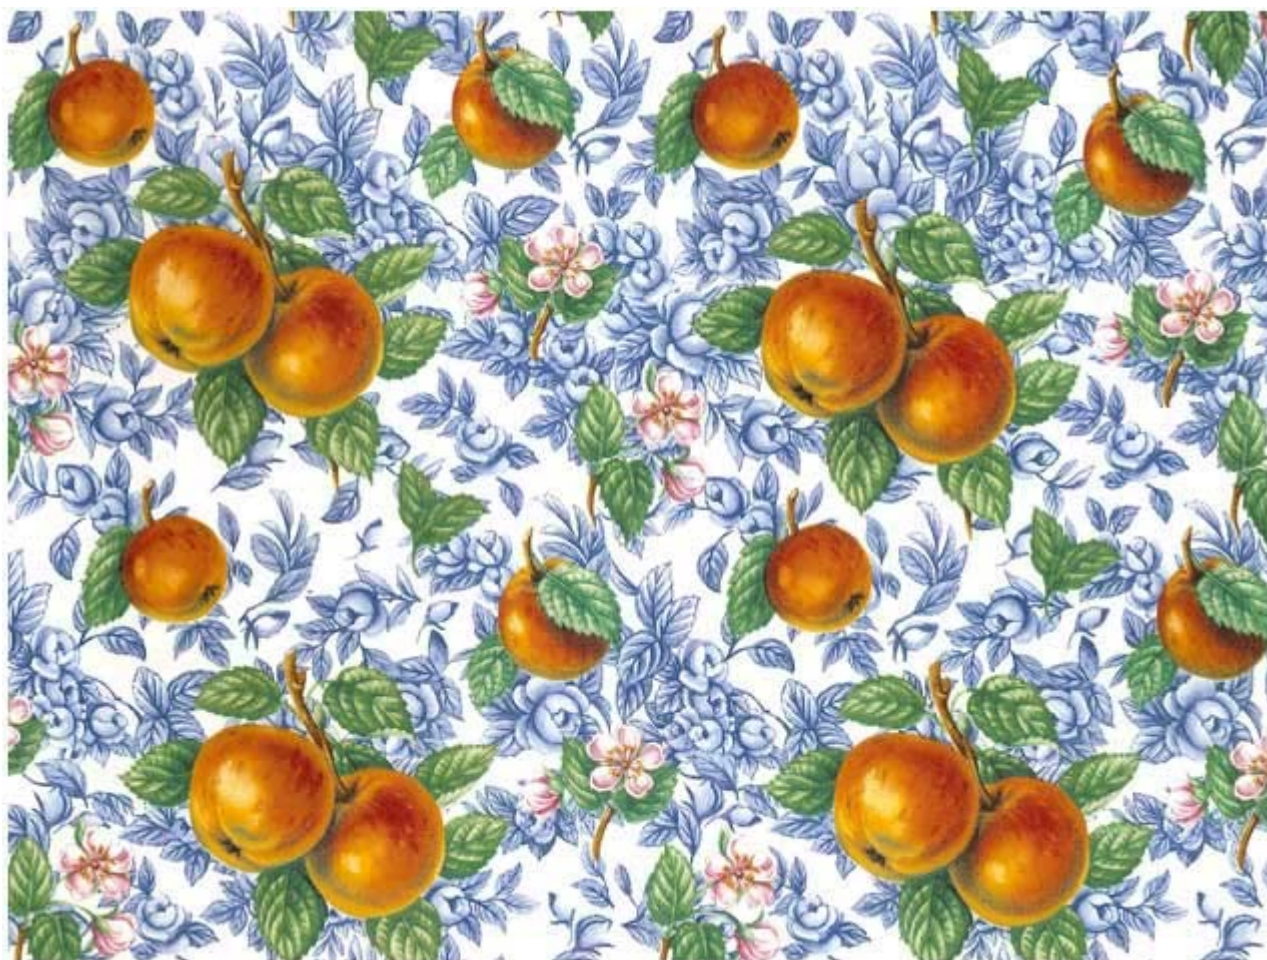

Pattern Number: S.3090
Pattern Name: APPLE
Category: Chintz
Description: APPLE CHINTZ
Comments: Sheet size 50x70cm
See also s.3078, s.3087, s.3088 and s.3089
Decal Transfers: Ceramics

S.3090 CHINT	APPLE CHINTZ	100,00